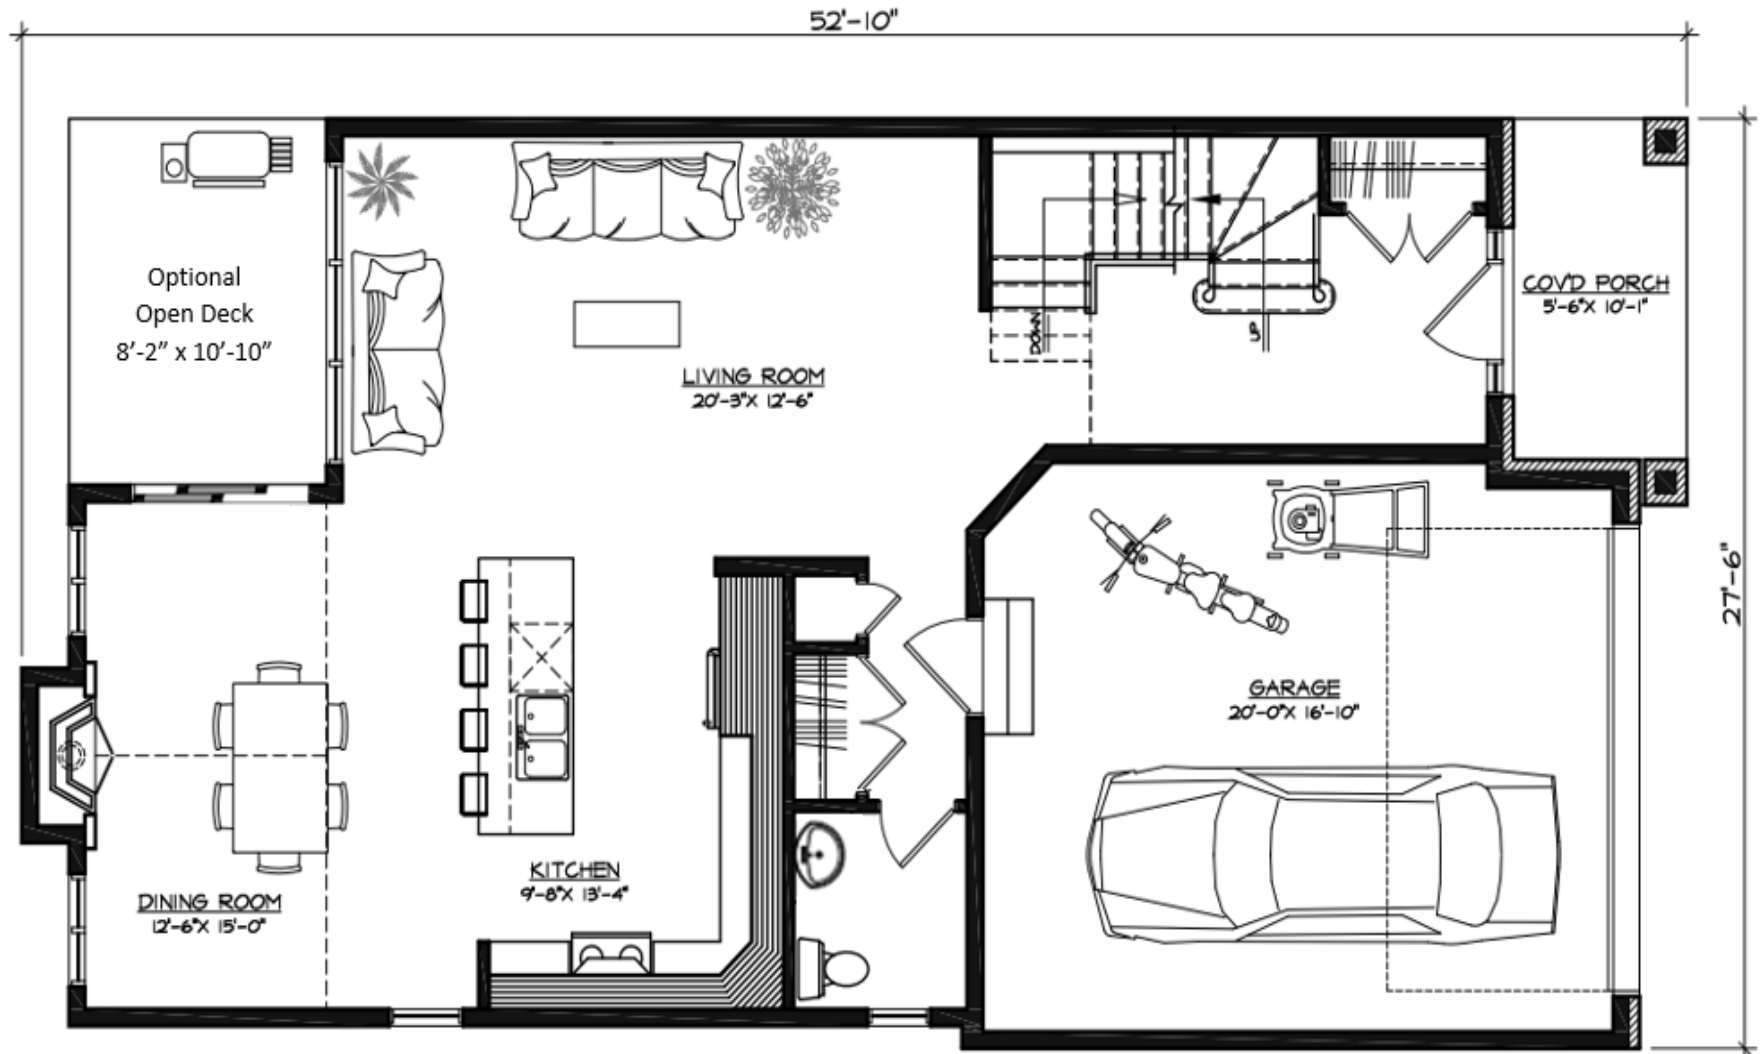

## MODERN SOFIA

1703 sq.ft, 3 beds, 2.5 baths, 9ft ceiling on 1<sup>st</sup> floor, laundry on 2<sup>nd</sup> floor, open concept living area with cathedral ceiling in dining room, large island with sink & spacious 1.5 car garage.