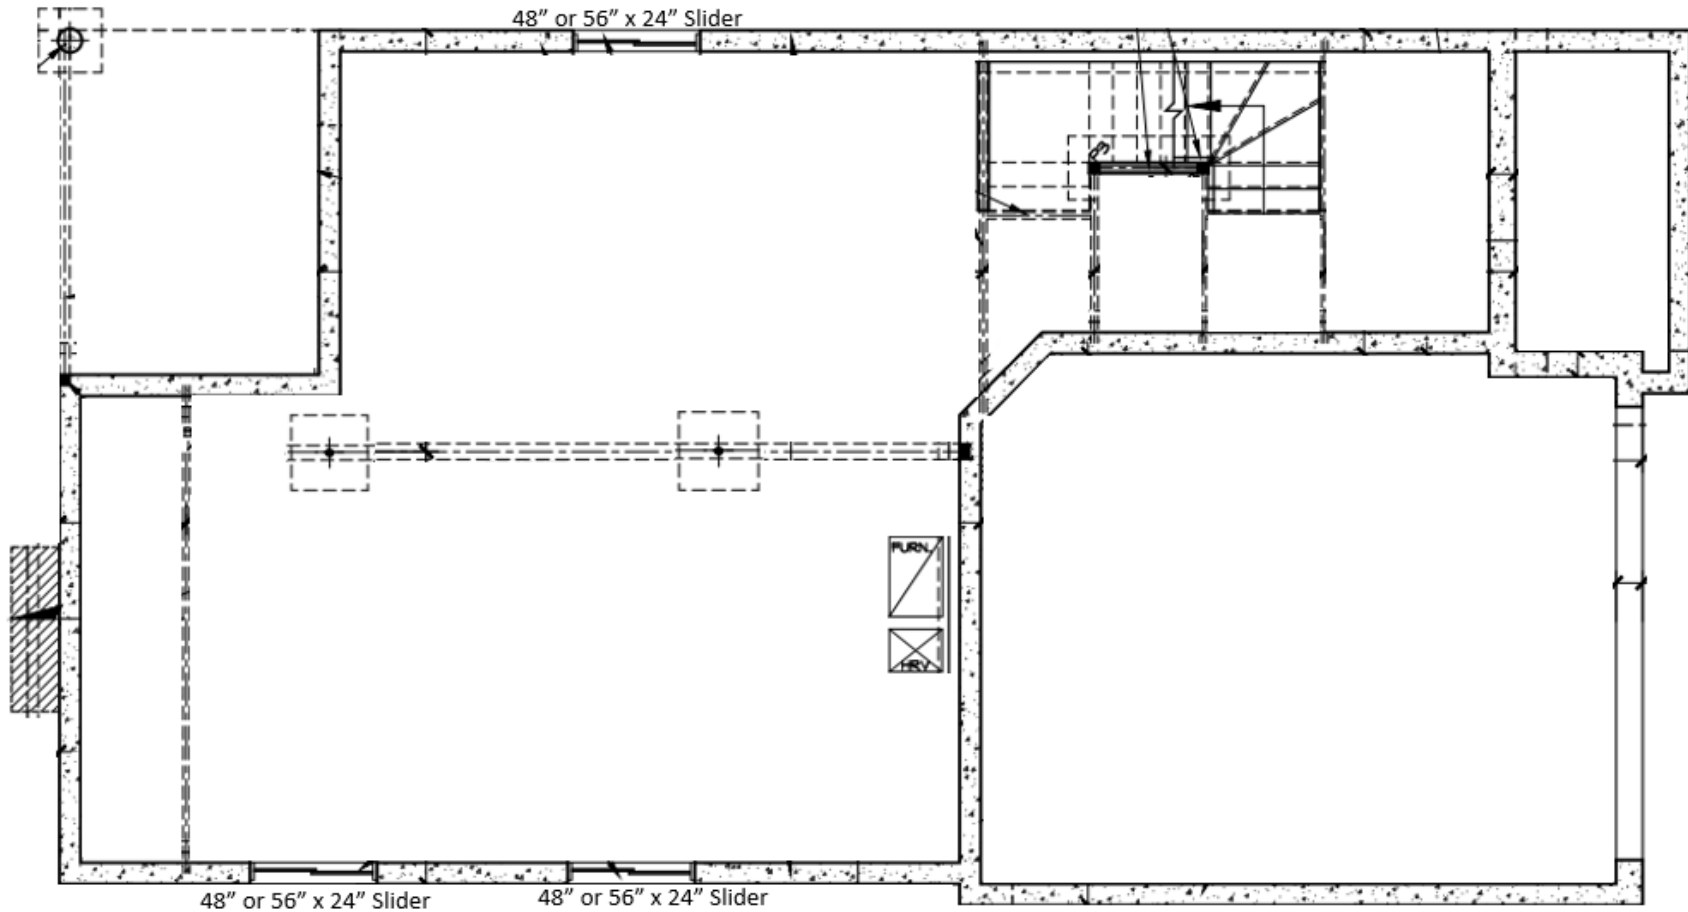

Plans, specifications, & measurements are subject to change without notice. Certain items shown on this floor plan may not be part of the standard package. Please refer to building specifications for inclusions. E.&O.E. Updated January 2021.

## MODERN SOFIA

1703 sq.ft, 3 beds, 2.5 baths, 9ft ceiling on 1<sup>st</sup> floor, laundry on 2<sup>nd</sup> floor, open concept living area with cathedral ceiling in dining room, large island with sink & spacious 1.5 car garage.