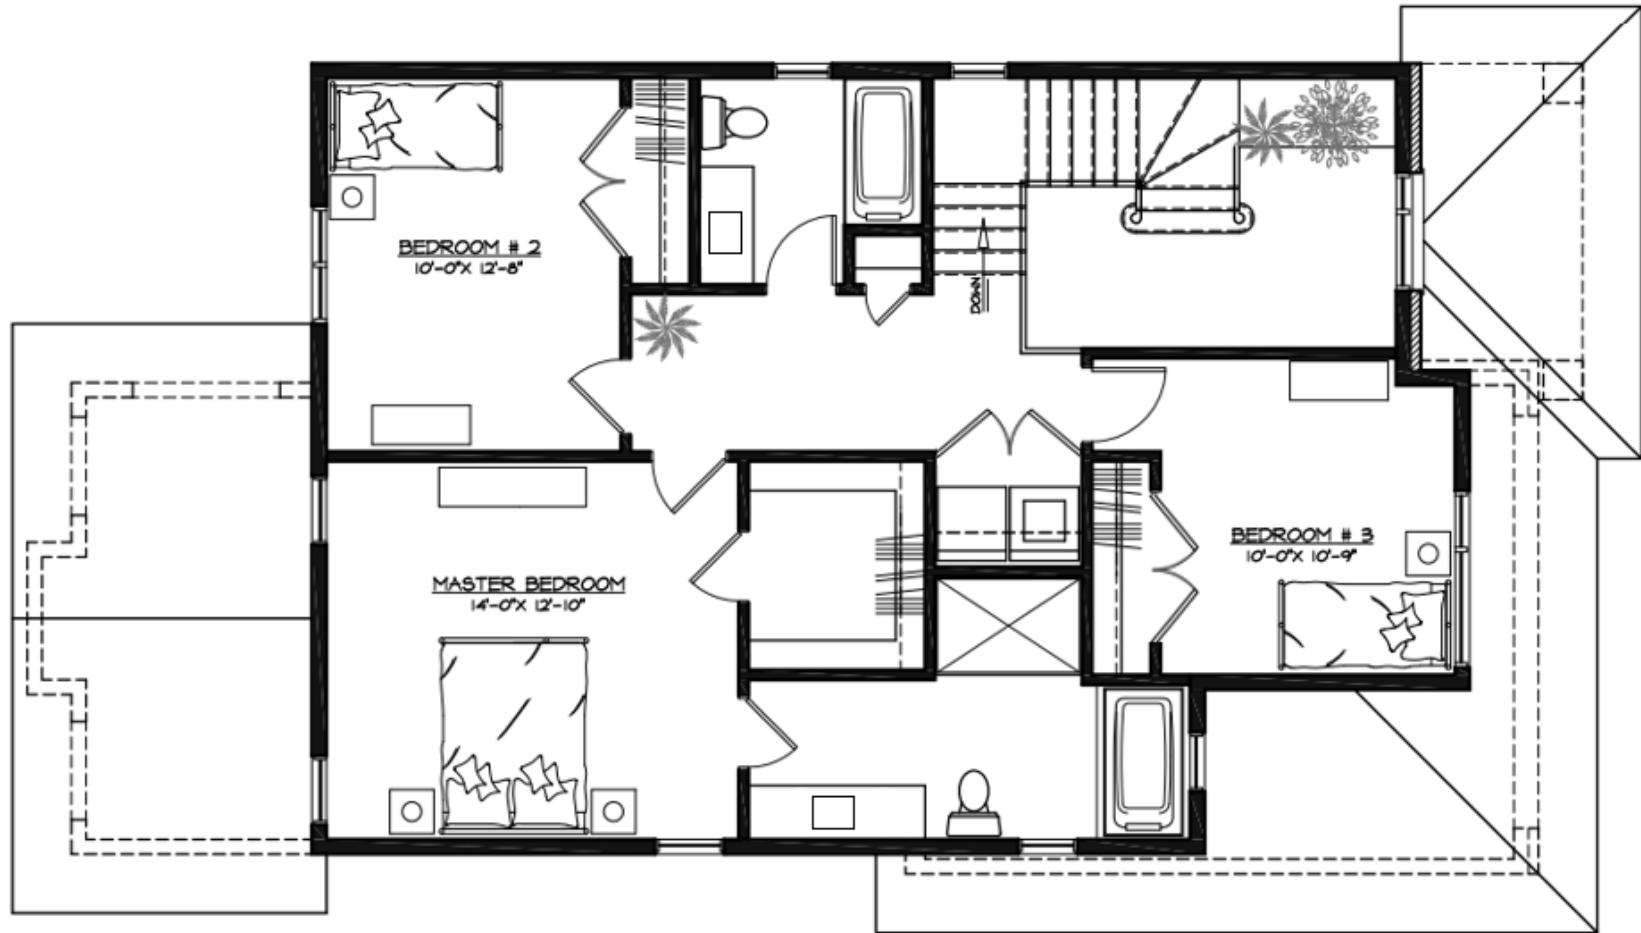

## MODERN SOFIA

1703 sq.ft, 3 beds, 2.5 baths, 9ft ceiling on 1<sup>st</sup> floor, laundry on 2<sup>nd</sup> floor, open concept living area with cathedral ceiling in dining room, large island with sink & spacious 1.5 car garage.